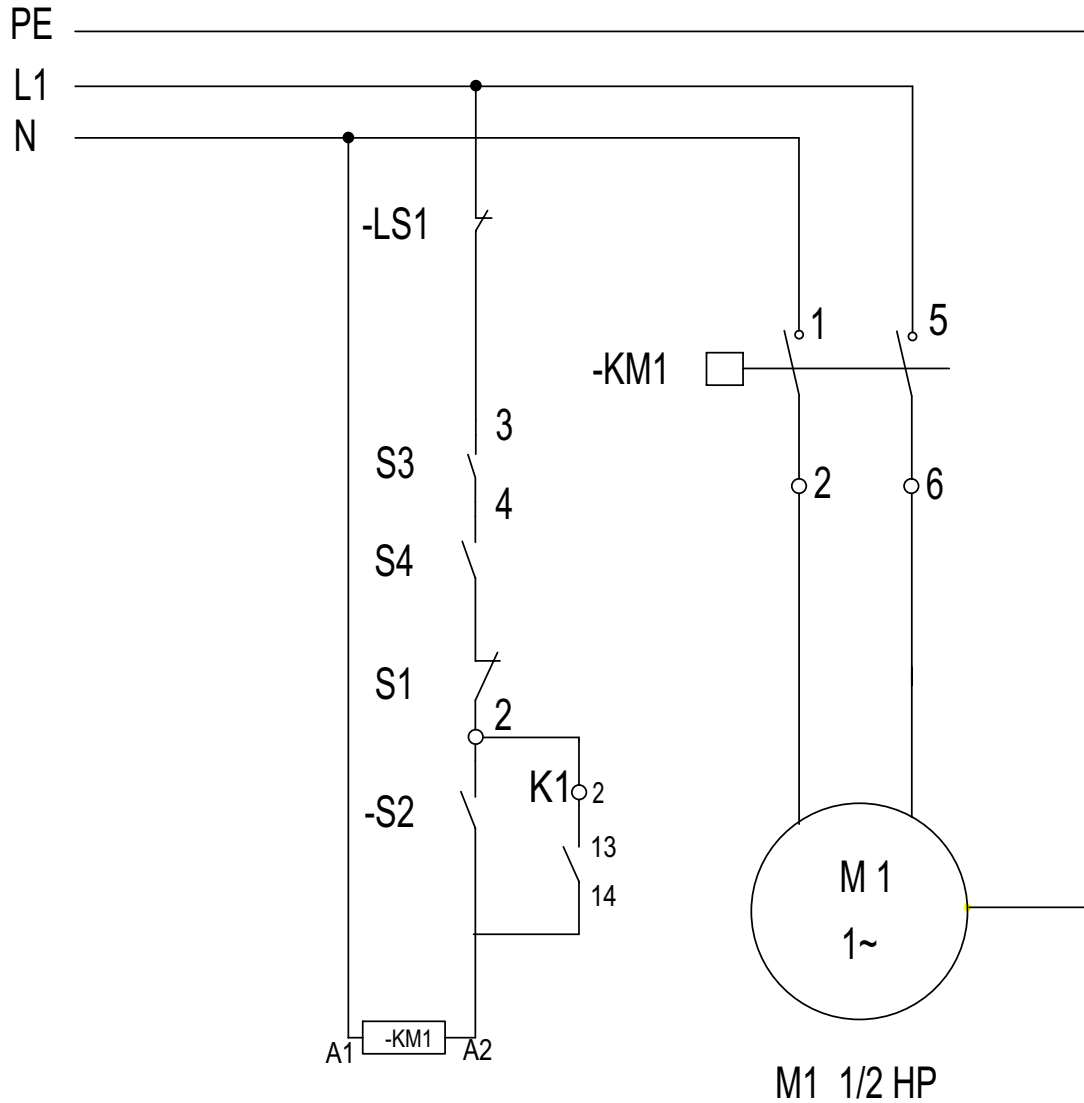

Electrical Diagram-SP20 PLANETARY MIXER 120V Single Phase

ITEM	DESCRIPTION	QTY
S1	EMERGENCY STOP BUTTON	1
S2	START BUTTON	1
S3	MICROSWITCH (INTERLOCK GUARD)	1
S4	MICROSWITCH (BOWL LIFT)	1
KM1	CONTACTOR COIL, 120V 60Hz	1
M1	MOTOR, 1/2 HP SINGLE PHASE 120V	1
LS1	CIRCUIT BREAKER	1
K1	TIMER	1

SP20

120V